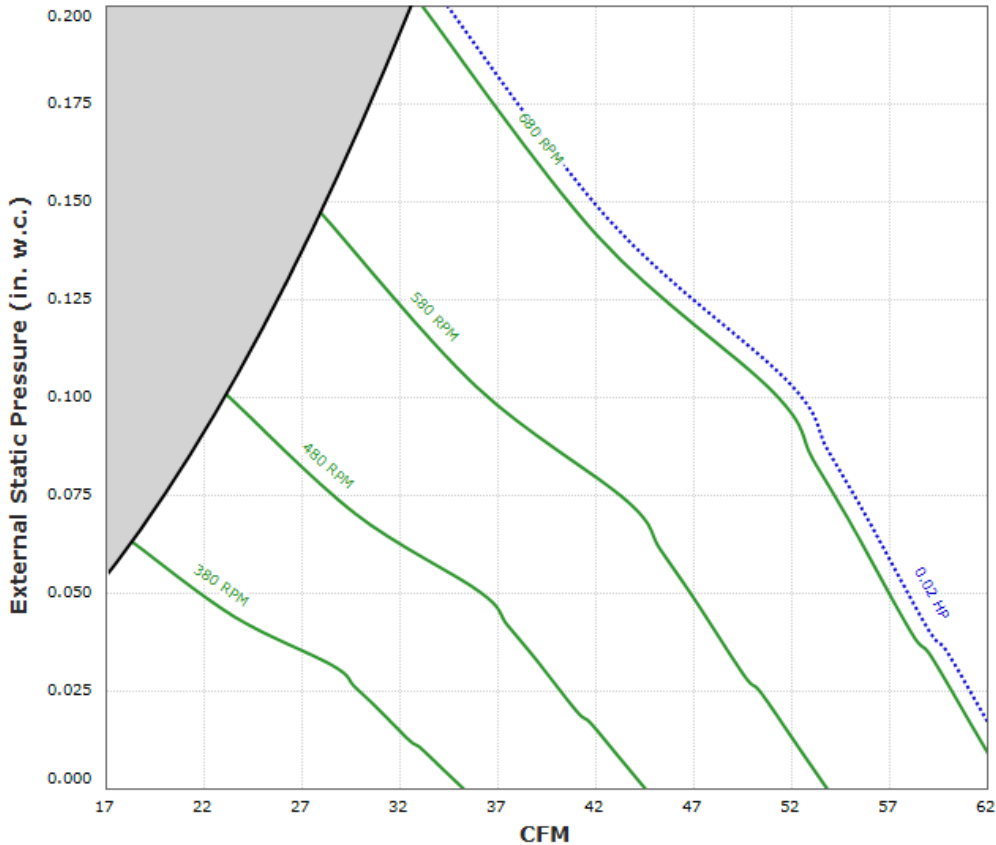

CFA-D50-RA Performance Curve

Max Sizeable RPM = 680 RPM. Curve shown extended beyond this point for reference only.